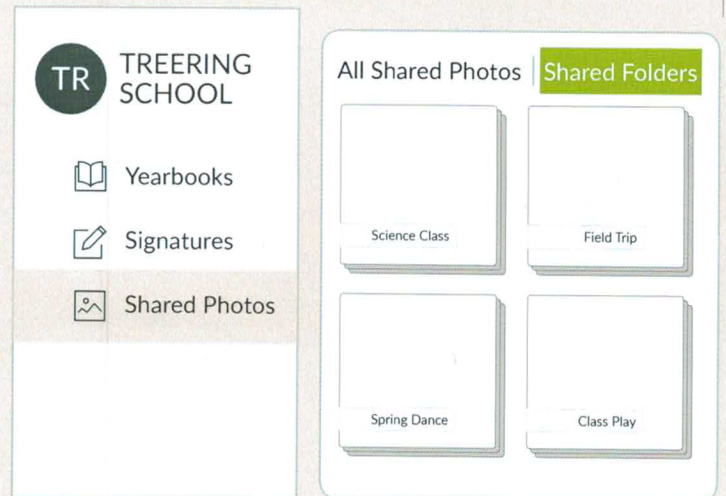

We Need Your Photos for the Berkeley Lake Elementary School Yearbook

1

Navigate to **Shared Photos** in the left navigation.

2

Select **Shared Folders** and choose a folder.

3

Add Photos from Google Drive, Facebook, Instagram, Dropbox & more.

Sign In or Create an Account to Upload Photos:

Must be a parent or student 13 years or older.

1 Go to www.treering.com/validate

2 Enter our school's passcode: **1015217531682993**

TreeRing