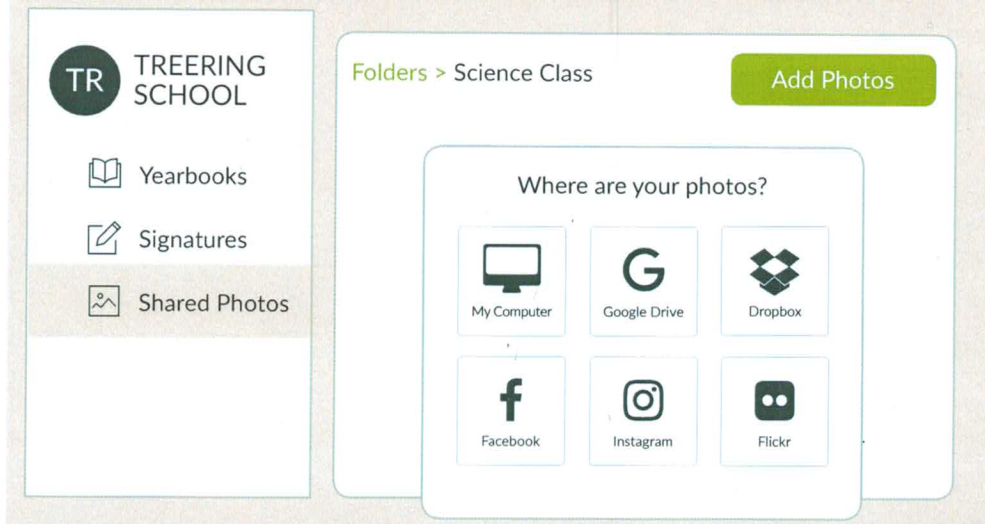

We Need Your Photos for the Berkeley Lake Elementary School Yearbook

1

Navigate to **Shared Photos** in the left navigation.

2

Select **Shared Folders** and choose a folder.

3

Add Photos from Google Drive, Facebook, Instagram, Dropbox & more.

Sign In or Create an Account to Upload Photos:

Must be a parent or student 13 years or older.

1 Go to www.treering.com/validate

2 Enter our school's passcode: **1015217531682993**

TreeRing